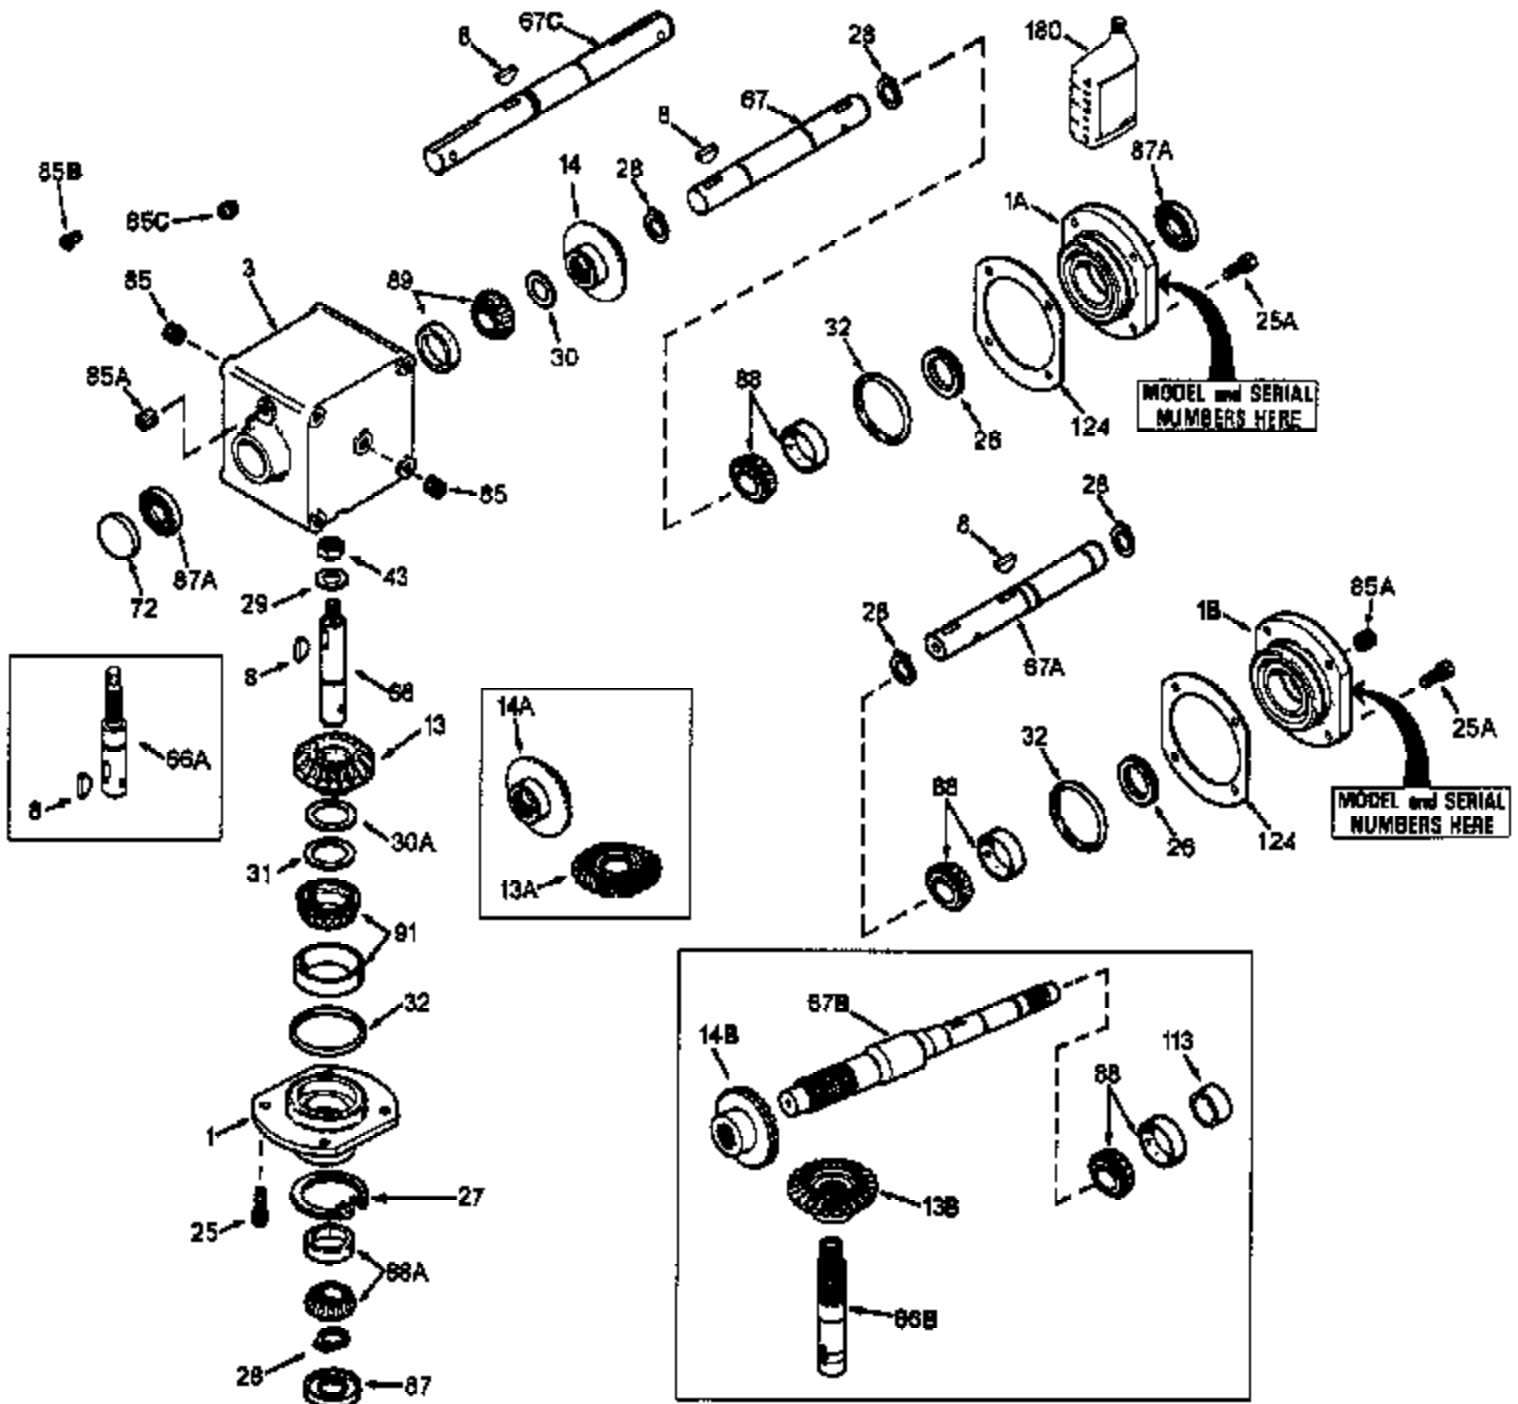

JOIST

DAS ORIGINAL

ILLUSTRATION SHOWS TYPICAL PARTS ONLY. ORDER BY PART NUMBER. PARTS NOT LISTED ARE SUPPLIED BY OEM.

Ref #	Part Number	Qty	Description
	794336		RA Drive Head Ass'y (Incl. 1 thru 124)
1A	786105		Retainer Cap
1	786104A		Retainer Cap
3	770076		Right Angle Drive Housing
8	792114		Woodruff Key No. 807
13A	778301		Spiral Bevel Gear & Pinion (25 & 26 t eeth)
25	792037		Screw, 5/16-18 x 1"
25A	792037		Screw, 5/16-18 x 1"
26	780137		Load Ring
27	792112		Retaining Ring
28	792113		Retaining Ring
29	792115		Flat Washer
30	780131	1100-1100-092	Shim Page 2 of 2
31	780138	Peerless	Shim
32	788063		"O" Ring
43	792110A		Hex Jam Nut, 3/4-16
66	776221		Input Shaft (4-7/8" long)
67	776222		Output Shaft (7-17/32" long)
72	792111		Plug
85	792116		Pipe Plug, 1/4-18
85A	792039		Pipe Plug, 1/8"
85C	792118		Relief Valve
87	788064		Oil Seal
87A	788065		Oil Seal
88A	780132		Bearing & Cup Ass'y (SEE REPAIR MANUA L)
88	780132		Bearing & Cup Ass'y (SEE REPAIR MANUA L)
89	780132		Bearing & Cup Ass'y (SEE REPAIR MANUA L)
91	780134		Bearing & Cup Ass'y (SEE REPAIR MANUA L)
124	780136		Retainer Cap Shim
180	730229A		Gear Oil 80W90